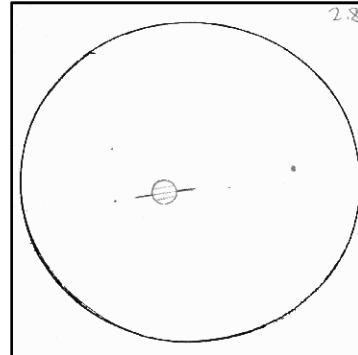

Jupiter's Moons (Medicean Stars)

8" SCT f10 - 24mm 2.8x Barlow (238x)

Pleiades – M45

80mm f3 Refractor - 28mm (11x)

Saturn's Rings'

8" SCT f10 24mm & 2.8 Barlow (238x)

Praesepe – M44

Canon 50mm lens, SC-II @ 8 seconds