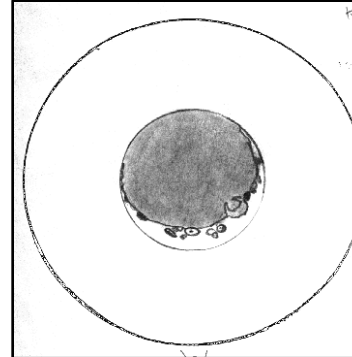

Galilean Objects You Might See Tonight

Stellar Journeys – Larry McHenry

Milky-Way

ASI290MC & Fisheye @ 30 seconds

Orion's Belt & Sword

Canon 25mm lens, ASI290MC @ 30sec

Luna – Waxing Crescent

80mm f3 Refractor - 8mm (41x)

Jupiter's Moons (Medicean Stars)

8" SCT f10 - 24mm 2.8x Barlow (238x)

Pleiades – M45

80mm f3 Refractor - 28mm (11x)

Saturn's Rings'

8" SCT f10 24mm & 2.8 Barlow (238x)

Praesepe – M44

Canon 50mm lens, SC-II @ 8 seconds

Phases of Venus

8" SCT f10, SC-EX @ .25 second