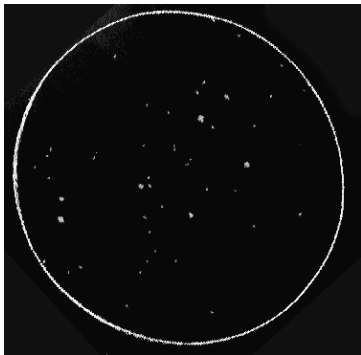

Galilean Objects You Might See Tonight

Stellar Journeys – Larry McHenry

Milky-Way

ASI290MC & Fisheye @ 30 seconds

Orion's Belt & Sword

Canon 25mm lens, ASI290MC @ 30sec

Luna – Waxing Crescent

80mm f3 Refractor - 8mm (41x)

Jupiter's Moons (Medicean Stars)

8" SCT f10 - 24mm 2.8x Barlow (238x)

Pleiades – M45

80mm f3 Refractor - 28mm (11x)

Saturn's Rings'

8" SCT f10 24mm & 2.8 Barlow (238x)

Praesepe – M44

Canon 50mm lens, SC-II @ 8 seconds

Phases of Venus

8" SCT f10, SC-EX @ .25 second